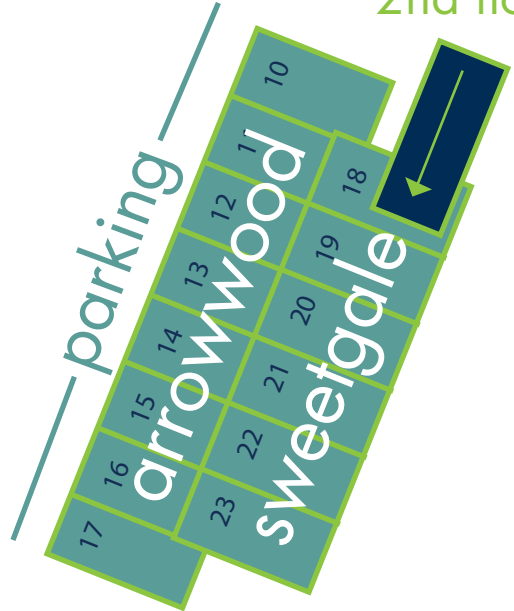

the lodge on the cove

the dory

parking for bayberry
and sweetgale

game +
movie
room

check in

stairs to
2nd floor

exit

entrance