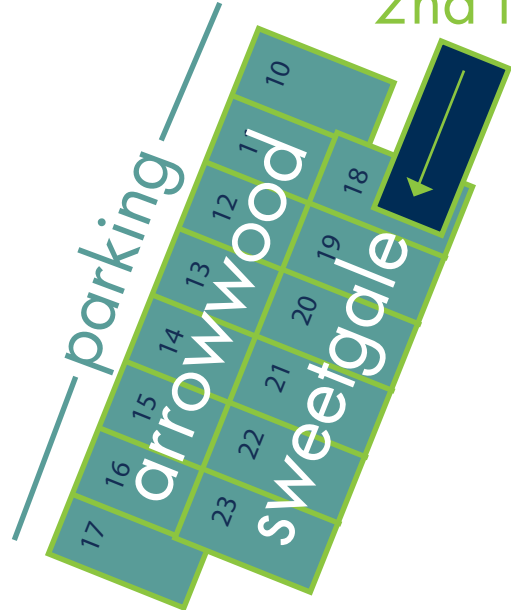

# the lodge on the cove

the **dory**

firepit

game +  
movie room

parking for bayberry  
and sweetgale

stairs to  
2nd floor

check in

exit

entrance